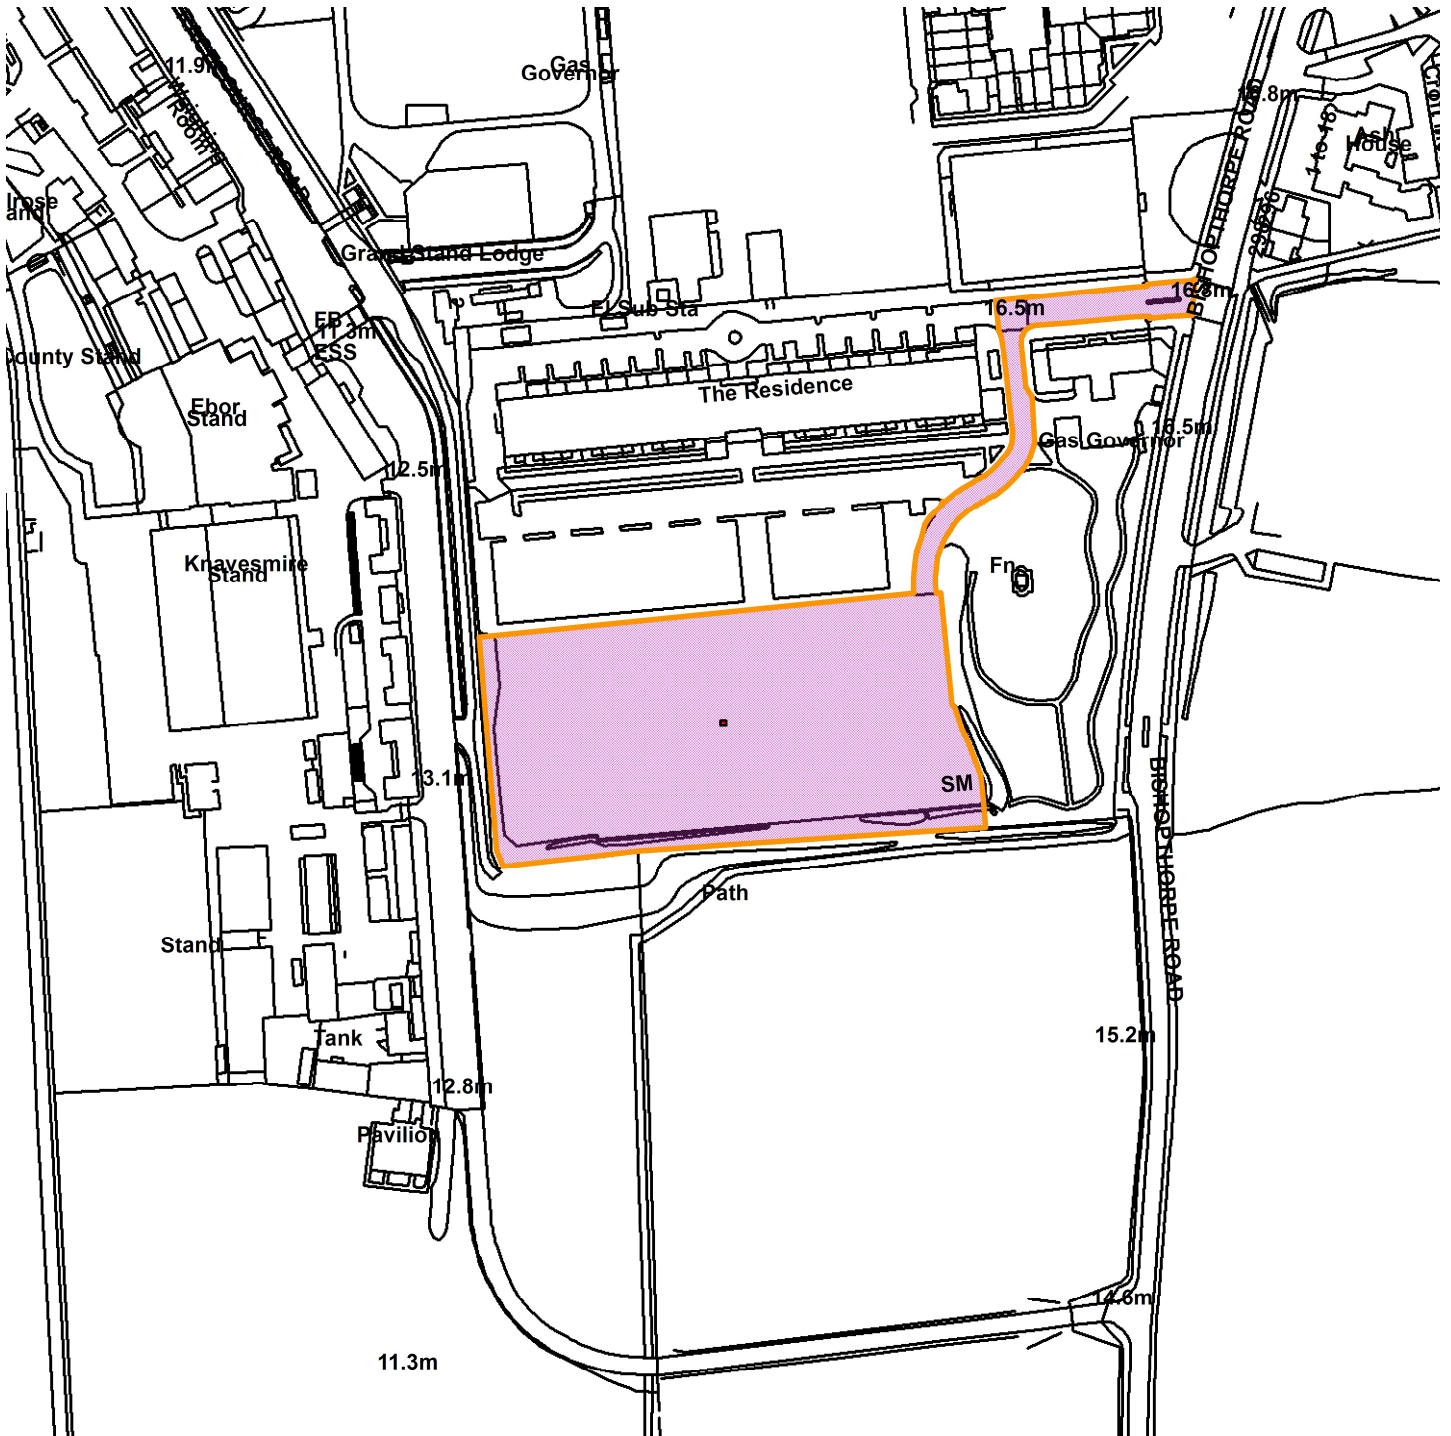

18/02582/FULM

Land South Of The Residence, Bishopthorpe Road, York

GIS by ESRI (UK)

Scale : 1:2458

Reproduced from the Ordnance Survey map with the permission of the Controller of Her Majesty's Stationery Office © Crown Copyright 2000.

Unauthorised reproduction infringes Crown Copyright and may lead to prosecution or civil proceedings.

<b>Organisation</b>	City of York Council
<b>Department</b>	Economy & Place
<b>Comments</b>	Site Location Plan
<b>Date</b>	30 July 2020
<b>SLA Number</b>	